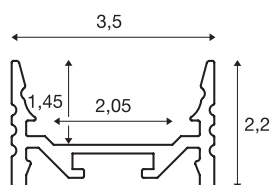

## GRAZIA 20

surface mounted profile, LED, flat, grooved, 3m, black

Flat, grooved GRAZIA 20 surface-mounted profile in 1, 2 and 3 m lengths, excluding cover for installing LED strips up to 20 mm wide. The profile is available in white, black and anodised aluminium.

## TECHNICAL DATA

Item no.	1000507
IP Code	IP 20
Assembly	Surface
Assembly details	Ceiling, Ceiling with Acc., Pendant Profile, - Wall, Wall with Acc.
Color	black
Length	300 cm
Width	3.5 cm
Height	2.2 cm
Net weight	1.358 kg
Gross weight	2.032 kg