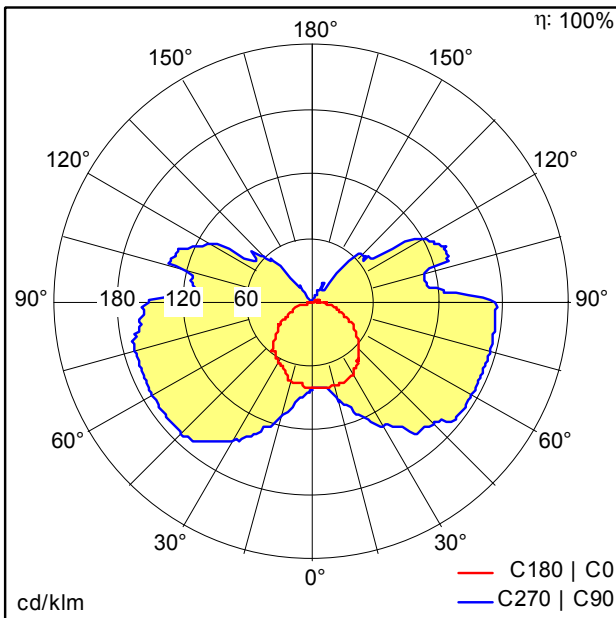

Exit Sign, Visibility 30M

LED Escape sign luminaire with local battery supply for 3 hour emergency lighting with Manual- and SelfTest(Autotest) function, Viewing range up to 30m, Compliant with DIN EN 1838 and DIN4844-1, easy to install with all in one mounting bracket for ceiling, wall, 90° mounting, including 4 pictograms (up, down, left, right), display of luminaire status via status LED, Lifetime: 50.000hrs @L80, protection class: IP40, Impact strength: IK03, Maintained and non-maintained mode, battery: LiFePO4 3,2V 1,5Ah, initial charging period: 24 hours. Dimensions: 343 x 45 x 231 mm, weight: 0.98 kg

TE_NINA_F_PERSP.jpg

TE_NINA_M_30M.wmf

Light Distribution

STD - standard

TE_NINA_30M_SELFTEST_E3_LIFEP04.Idt

- Light Source: LED
- Luminaire luminous flux*: 70 lm
- Total emergency luminous flux: 16 lm
- Luminaire efficacy*: 14 lm/W
- Colour Rendering Index min.: 80
- Correlated colour temperature: 5700 Kelvin
- Chromaticity tolerance (initial MacAdam): 5
- Rated median useful life*: L80 50000h at 25°C
- Luminaire input power*: 5.1 W Power factor = 0.5
- Standby Power*: 0.25 W
- Charging power: 1.1 W
- Service life rating: 3 h