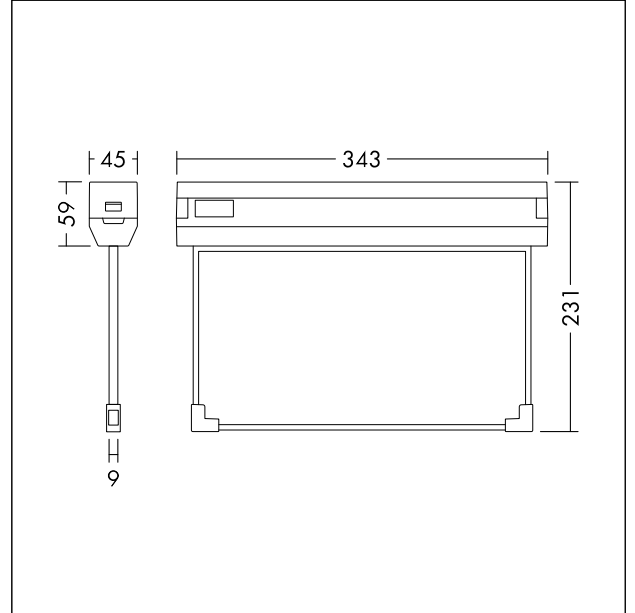

Exit Sign, Visibility 30M

LED Escape sign luminaire with local battery supply for 3 hour emergency lighting with Manual- and SelfTest(Autotest) function, Viewing range up to 30m, Compliant with DIN EN 1838 and DIN4844-1, easy to install with all in one mounting bracket for ceiling, wall, 90° mounting, including 4 pictograms (up, down, left, right), display of luminaire status via status LED, Lifetime: 50.000hrs @L80, protection class: IP40, Impact strength: IK03, Maintained and non-maintained mode, battery: LiFePO4 3,2V 1,5Ah, initial charging period: 24 hours. Dimensions: 343 x 45 x 231 mm, weight: 0.98 kg

TE_NINA_F_PERSP.jpg

TE_NINA_M_30M.wmf

Light Distribution

STD - standard

TE_NINA_30M_SELFTEST_E3_LIFEP04.Idt

- Light Source: LED
- Luminaire luminous flux*: 70 lm
- Total emergency luminous flux: 16 lm
- Luminaire efficacy*: 14 lm/W
- Colour Rendering Index min.: 80
- Correlated colour temperature: 5700 Kelvin
- Chromaticity tolerance (initial MacAdam): 5
- Rated median useful life*: L80 50000h at 25°C
- Luminaire input power*: 5.1 W Power factor = 0.5
- Standby Power*: 0.25 W
- Charging power: 1.1 W
- Service life rating: 3 h