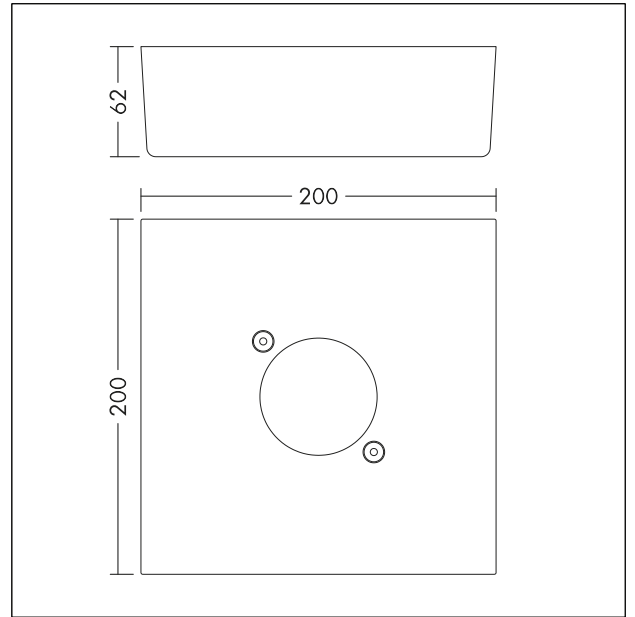

Surface Box for IRIS Emergency Downlight

Surface mount box for IRIS Emergency Downlight, Body: polycarbonate, white finish (RAL9003), Dimensions: 200 x 200 x 62 mm, weight: 0.3 kg

TE_IRIS_F_surface_mount_box_PERSP.jpg