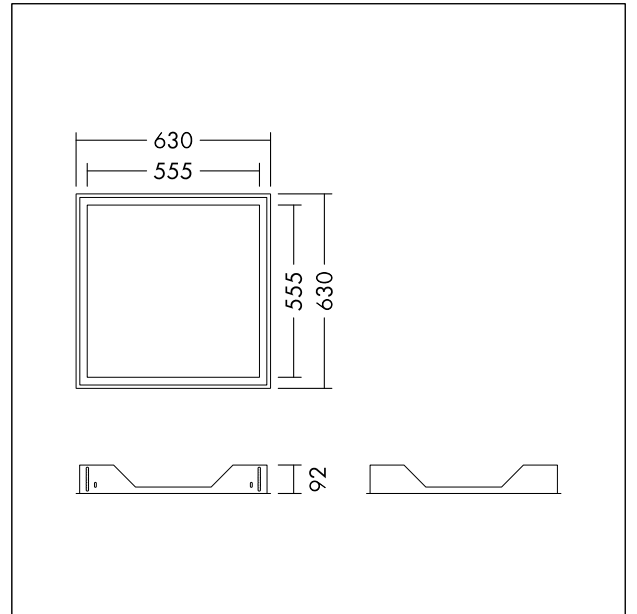

Recessed mounting kit

Recessed mounting kit for 596 x 596mm ANNA Vario LED luminaires.
Weight: 2.1 kg

TE_ANNA_F_recessed_mount_box_persp.jpg

TE_ANNAVARIO_M_RECESSED_596.wmf