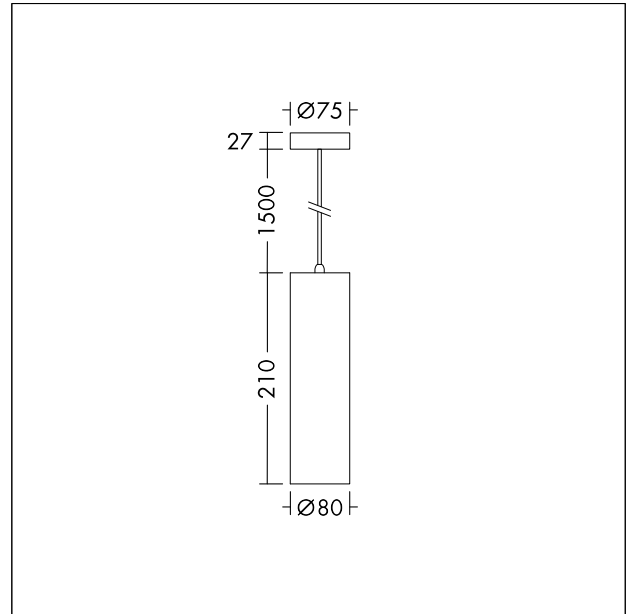

## Accessory Lily spotlight

Matt black pendant can for LILY light engine as an accessory  
Material: die-cast aluminium black  
Weight: 0.38 kg

TE\_LILY\_F\_can\_pers\_BK\_CR.jpg

TE\_LILY\_M\_CAN.wmf