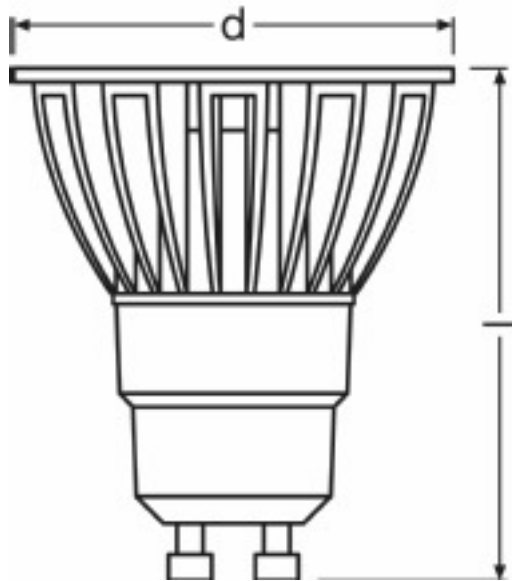

Light technical data

Beam angle	25 °
Luminous intensity	600 cd
Nominal luminous flux	170 lm
Rated luminous flux	170 lm
Color temperature	2700 K
Light color as per EN 12464-1	Warm White

Dimensions & weight

Overall length	58.0 mm
Diameter	50.0 mm
Outer bulb	PAR51

Product line drawing with letters

Colors & materials

Mercury-free	Yes
--------------	-----

Lifespan

Nominal lamp life time	25000 h
Rated lamp life time	25000 h