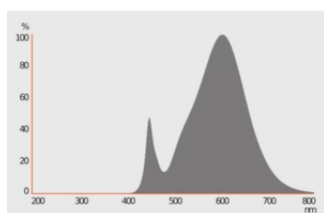

Photometrical data

Luminous flux	1521 lm
Nominal useful luminous flux 90°	1521 lm
Luminous efficacy	108 lm/W
Lumen main.fact.at end of nom.life time	0.70
Light color (designation)	Warm White
Color temperature	2700 K
Color rendering index Ra	≥80
Light color	827
Standard deviation of color matching	≤6 sdcn
Rated LLMF at 6,000 h	0.80
Flickering metric (Pst LM)	1.0
Stroboscope effect metric (SVM)	0.4

Light technical data

Beam angle	220 °
Warm-up time (60 %)	< 1.00 s
Starting time	< 0.5 s
Rated beam angle (half peak value)	220.00 °

Dimensions & Weight

Overall length	115.00 mm
Diameter	60.00 mm
Maximum diameter	60 mm
Product weight	55.00 g