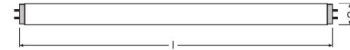

L 36 W/865

Product code 4050300517858

	G13
	1200 mm
	26.0 mm
	–
W	36.00 W
lm	3250 lm
	–
	–
	3250 lm
	3250 lm
cd	–
K	6500 K
COLOUR	LUMILUX Cool Daylight
R_a	≥80
t [h]	20000 h
	Yes
V	–
Hz	–

	–
	–
	–
	–
	–
Hg	2.5 mg
	A
	43 kWh/1000h