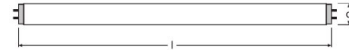

36 W/6500 K

Product code 4008321874320

	G13
	1200 mm
	26.0 mm
	–
W	36.00 W
lm	3250 lm
	–
	–
	3250 lm
	3250 lm
cd	–
K	6500 K
COLOUR	Cool Daylight
R_a	≥80
t [h]	18000 h
	–
V	–
Hz	–

	–
	–
	–
	–
	–
Hg	2.5 mg
	A
	43 kWh/1000h