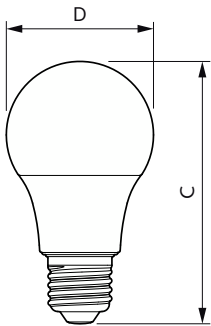

Dimensional drawing

Product	D	C
CorePro LEDbulb ND 8-60W A60 E27 830	60 mm	108 mm

Photometric data

Spectral Power Distribution Colour - CorePro LEDbulb ND 8-60W A60 E27 830

Light Distribution Diagram - CorePro LEDbulb ND 8-60W A60 E27 830