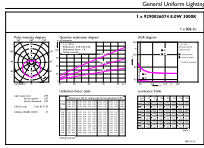

CorePro Plastic LEDbulbs

Photometric data

General uniform lighting - CorePro LEDbulb ND 8-60W A60 E27 830