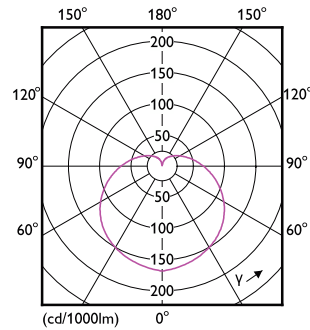

Product data

General Information	
Cap-Base	E27
Nominal lifetime	15,000 hour(s)
Switching Cycle	50,000
Lighting Technology	LED
Flux measurement reference	Sphere

Light Technical	
Color Code	830 [CCT of 3000K]
Beam Angle (Nom)	180 degree(s)
Luminous Flux	806 lm
Luminous Efficacy (rated) (Nom)	100 lm/W
Color Designation	White (WH)
Correlated Color Temperature (Nom)	3000 K
Color Consistency	<6
Color rendering index (CRI)	80
LLMF At End Of Nominal Lifetime (Nom)	70 %
Flickering value (PstLM) - Flickering value as per EN 61000-3-3	1

Dimensional drawing

Product	D	C
CorePro LEDbulb ND 8-60W A60 E27 830	60 mm	108 mm

Photometric data

Spectral Power Distribution Colour - CorePro LEDbulb ND 8-60W A60 E27 830

Light Distribution Diagram - CorePro LEDbulb ND 8-60W A60 E27 830