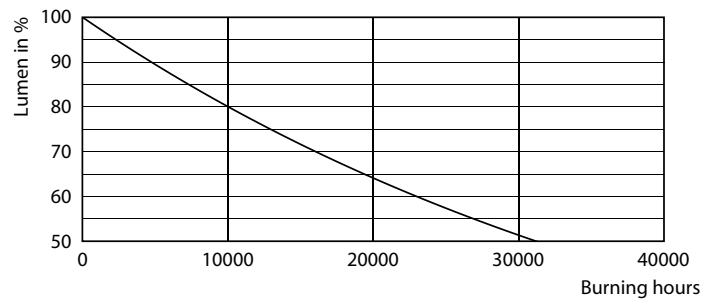

Lumen Maintenance Diagram - CorePro LEDbulb ND 8-60W A60 E27 830