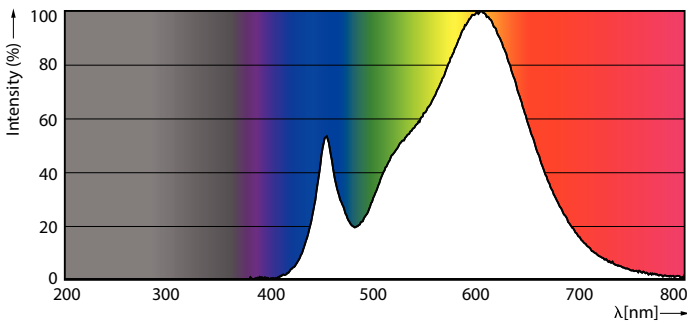

Photometric data

Spectral Power Distribution Colour - CorePro LEDbulb ND 8-60W A60 E27 830