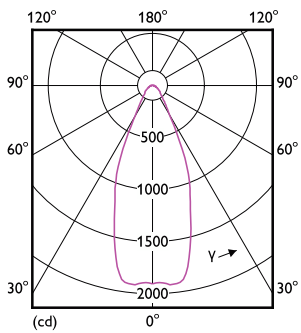

Photometric data

Light Distribution Diagram - MAS LEDExpertColor 20-100W 930 AR111 45D

Accent Lighting Spots - MAS LEDExpertColor 20-100W 930 AR111 45D