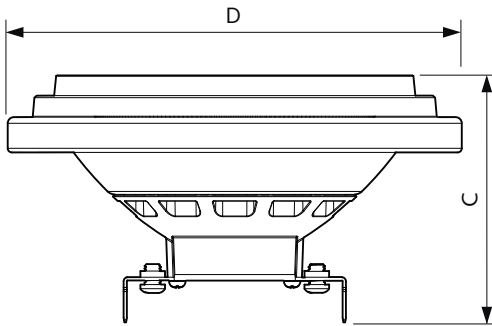

MASTER LEDspot ExpertColor AR111

Temperature	
Ambient temperature range	-20 °C to 45 °C
T-Case Maximum (Nom)	77 °C
Controls and Dimming	
Dimmable	Only with specific dimmers
Mechanical and Housing	
Bulb Finish	Clear
Bulb Shape	AR111
Approval and Application	
Energy Efficiency Class	G
Suitable For Accent Lighting	Yes
Energy Consumption kWh/1000 h	20 kWh
EPREL Registration Number	1122532

EyeComfort	Yes
Product Data	
Order product name	MAS LEDExpertColor 20-100W 930 AR111 45D
Full product name	MAS LEDExpertColor 20-100W 930 AR111 45D
Full product code	871951442971000
Order code	929003479002
Material Nr. (12NC)	929003479002
Numerator - Quantity Per Pack	1
EAN/UPC - Product/Case	8719514429710
Numerator - Packs per outer box	6
EAN/UPC - Case	8719514429727

Dimensional drawing

Product	D	C
MAS LEDExpertColor 20-100W 930 AR111 45D	111 mm	62 mm