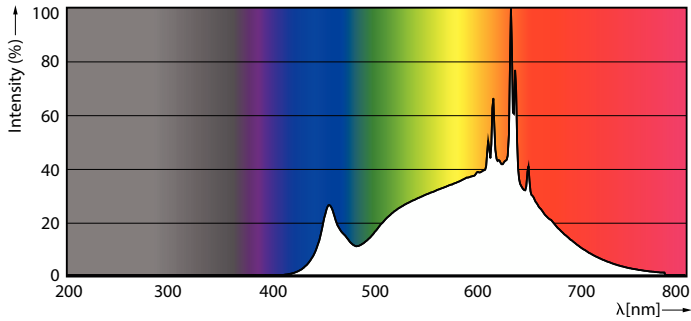

MASTER LEDspot ExpertColor AR111

Photometric data

Spectral Power Distribution Colour - MAS LEExpertColor 20-100W 930 AR111 45D