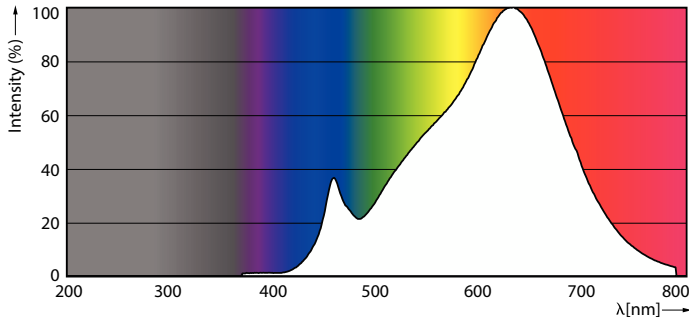

MASTER LEDspot ExpertColor AR111

Photometric data

Spectral Power Distribution Colour - MAS ExpertColor 10.8-50W 927 AR111 40D