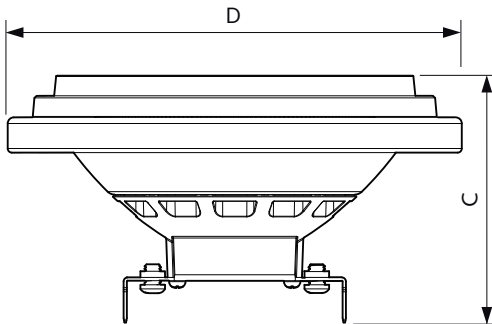

## Dimensional drawing

| Product                                | D      | C     |
|--|--------|-------|
| MAS ExpertColor 10.8-50W 927 AR111 40D | 111 mm | 61 mm |