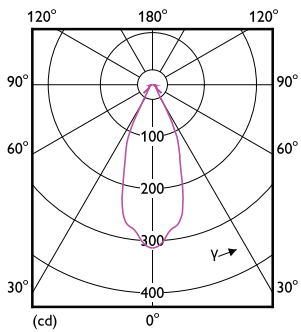

Photometric data

Light Distribution Diagram - MAS ExpertColor 10.8-50W 927 AR111 40D

Accent Lighting Spots - MAS ExpertColor 10.8-50W 927 AR111 40D