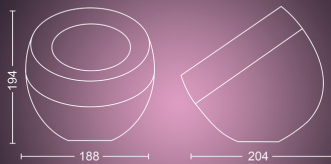

## Iris table lamp

Hue White and color  
ambiance

LED integrated

Instant control via Bluetooth

Control with app or voice\*

Add Hue Bridge to unlock more

8719514264489