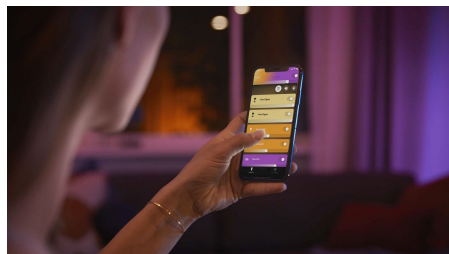

## Beauty meets smarts

The iconic design of the Philips Hue Iris lamp has been reinvented. Available in black or white, the Iris features a fabric-wrapped cord, mixed materials, aluminum inner tube, and unique light effect — a wash of color with a gentle backlight — to create a sophisticated smart lamp.

## Smart lights to help you wake up and go to sleep more naturally

Pair your Philips Hue Iris limited edition lamp with the Hue Bridge to unlock Wake up and Go to sleep routines, which help you fall asleep and wake up more naturally. The lamp's deep dimming capabilities paired with its diffused backlight allow you to wake up to your own personal sunrise in the morning as your lights gently brighten, or gradually dim warm white lights to help you drift off to sleep easier.

## Control up to 10 lights with the Bluetooth app

With the Hue Bluetooth app, you can control your Hue smart lights in a single room of your home. Add up to 10 smart lights and control them all with just the touch of a button on your mobile device.