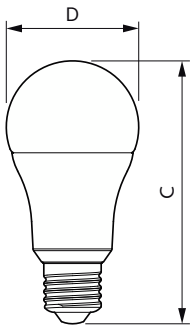

CorePro Plastic LEDbulbs

Controls and Dimming

Dimmable	No

Mechanical and Housing

Bulb Finish	Frosted
Bulb Material	Plastic
Bulb Shape	A60

Approval and Application

Energy Efficiency Class	E
Energy Consumption kWh/1000 h	13 kWh
EPREL Registration Number	397615
CE mark	Yes
EU RoHS compliant	Yes
EyeComfort	Yes

Application Conditions

can it be used in closed luminaires	No

Product Data

Order product name	CorePro LEDbulb ND 13-100W A60 E27 827
Full product name	CorePro LEDbulb ND 13-100W A60 E27 827
Full product code	872016916901200
Order code	929002306808
Material Nr. (12NC)	929002306808
Numerator - Quantity Per Pack	1
Net Weight (Piece)	0.045 kg
EAN/UPC - Product/Case	8720169169012
Numerator - Packs per outer box	10
EAN/UPC - Case	8720169169029

Dimensional drawing

Product	D	C
CorePro LEDbulb ND 13-100W A60 E27 827	60 mm	120 mm