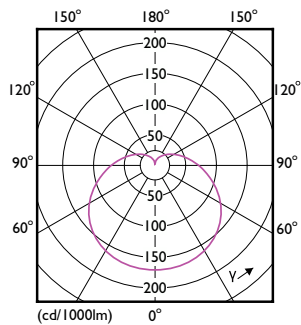

Photometric data

Light Distribution Diagram - CorePro LEDbulb ND 13-100W A60 E27 827

General uniform lighting - CorePro LEDbulb ND 13-100W A60 E27 827