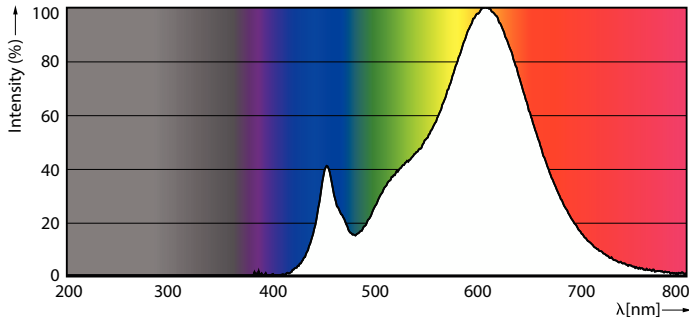

CorePro Plastic LEDbulbs

Photometric data

Spectral Power Distribution Colour - CorePro LEDbulb ND 13-100W A60 E27 827