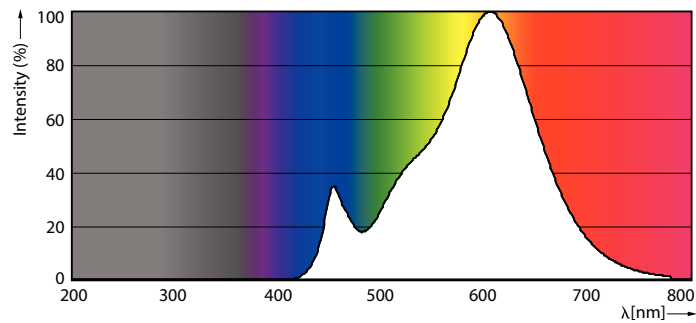

CorePro LEDcapsule MV

Mechanical and Housing

Bulb Shape	Capsule

Approval and Application

Energy Efficiency Class	E
Suitable For Accent Lighting	No
Energy Consumption kWh/1000 h	5 kWh
EPREL Registration Number	397600
EyeComfort	Yes

Product Data

Order product name	CorePro LEDcapsule ND 4.8-60W G9 830

Full product name	CorePro LEDcapsule ND 4.8-60W G9 830
Full product code	871869965818200
Order code	929002059802
Material Nr. (12NC)	929002059802
Numerator - Quantity Per Pack	1
EAN/UPC - Product/Case	8718699658182
Numerator - Packs per outer box	12
EAN/UPC - Case	8718699658199

Dimensional drawing

Product	D	C
CorePro LEDcapsule ND 4.8-60W G9 830	19 mm	60 mm

Photometric data

Spectral Power Distribution Colour - CorePro LEDcapsule ND 4.8-60W G9 830

General uniform lighting - CorePro LEDcapsule ND 4.8-60W G9 830