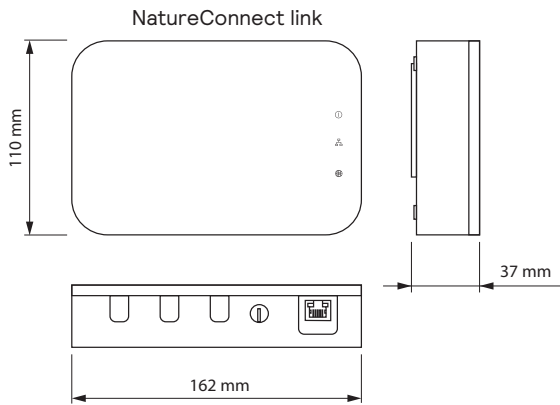

Relax

Relax and clear your mind

Product Data

910505103996	Scene set	LP912P NC SCENE & OCC SET V1	
contains			
910505103474	NatureConnect link	LP912P NC2 CONTENT GENERATOR	1 pc
910505103545	NatureConnect switch	LP912P NC2 IA UID8480 Office-EU A	1 pc
929003410406	Sensor	Sensor SNS210 IA/w	1 pc
913713620603	recessed holder	SA0500/05 Ind. Rec SC1xxx/SC2xxx Mnt	1 pc
913713620803	surface mounted holder	SA0600/05 Ind. Surf Mnt SCxxxx/SNSxxx	1 pc