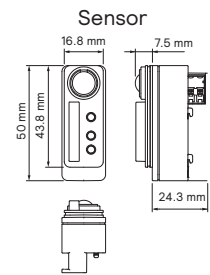

Relax

Relax and clear your mind

Product Data

910505103996	Scene set	LP912P NC SCENE & OCC SET V1	
contains			
910505103474	NatureConnect link	LP912P NC2 CONTENT GENERATOR	1 pc
910505103545	NatureConnect switch	LP912P NC2 IA UID8480 Office-EU A	1 pc
929003410406	Sensor	Sensor SNS210 IA/w	1 pc
913713620603	recessed holder	SA0500/05 Ind. Rec SC1xxx/SC2xxx Mnt	1 pc
913713620803	surface mounted holder	SA0600/05 Ind. Surf Mnt SCxxxx/SNSxxx	1 pc