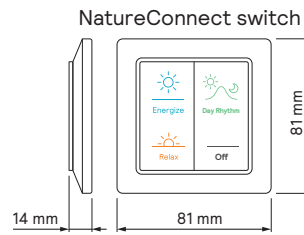

Switch is battery free and wireless. It allows the user to choose between the automatic Day Rhythm or one of the two specific natural Light Scenes.

Day rhythm runs automatically to ensure the right light at the right time of the day, unless one of the other Light Scenes is selected by the user.

Energize and Relax scenes can be used to tailor the environment to the user's specific activities and needs.

Day Rhythm

Provides dynamic light throughout the day following the rhythm of the sun

Energize

Get instant energy boost

Relax

Relax and clear your mind

Product Data

910505103996	Scene set	LP912P NC SCENE & OCC SET V1	
contains			
910505103474	NatureConnect link	LP912P NC2 CONTENT GENERATOR	1 pc
910505103545	NatureConnect switch	LP912P NC2 IA UID8480 Office-EU A	1 pc
929003410406	Sensor	Sensor SNS210 IA/w	1 pc
913713620603	recessed holder	SA0500/05 Ind. Rec SC1xxx/SC2xxx Mnt	1 pc
913713620803	surface mounted holder	SA0600/05 Ind. Surf Mnt SCxxxx/SNSxxx	1 pc