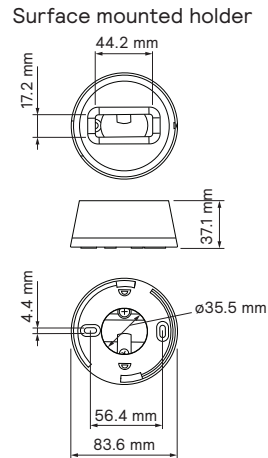

Relax

Relax and clear your mind

Product Data

910505103996	Scene set	LP912P NC SCENE & OCC SET V1	
contains			
910505103474	NatureConnect link	LP912P NC2 CONTENT GENERATOR	1 pc
910505103545	NatureConnect switch	LP912P NC2 IA UID8480 Office-EU A	1 pc
929003410406	Sensor	Sensor SNS210 IA/w	1 pc
913713620603	recessed holder	SA0500/05 Ind. Rec SC1xxx/SC2xxx Mnt	1 pc
913713620803	surface mounted holder	SA0600/05 Ind. Surf Mnt SCxxxx/SNSxxx	1 pc