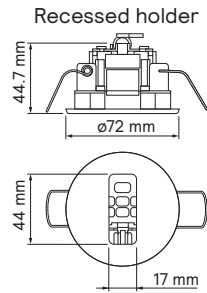

Relax

Relax and clear your mind

Product Data

910505103996	Scene set	LP912P NC SCENE & OCC SET V1	
contains			
910505103474	NatureConnect link	LP912P NC2 CONTENT GENERATOR	1 pc
910505103545	NatureConnect switch	LP912P NC2 IA UID8480 Office-EU A	1 pc
929003410406	Sensor	Sensor SNS210 IA/w	1 pc
913713620603	recessed holder	SA0500/05 Ind. Rec SC1xxx/SC2xxx Mnt	1 pc
913713620803	surface mounted holder	SA0600/05 Ind. Surf Mnt SCxxxx/SNSxxx	1 pc