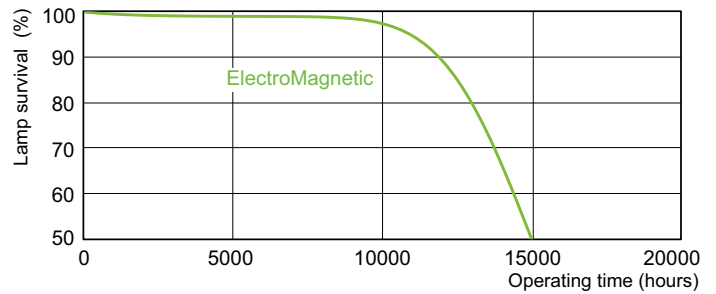

Photometric data

Spectral Power Distribution Colour - TL-D 36W/54-765 1SL/25

Lifetime

Life expectancy diagram - 3 hour cycle

Life expectancy diagram - 12 hour cycle

TL-D Standard Colours

Lifetime

Lumen Maintenance Diagram - TL-D 36W/54-765 1SL/25