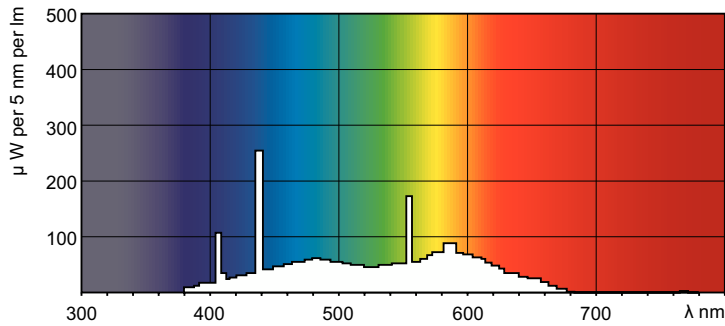

TL-D Standard Colours

TL-D 36W/54-765 1SL/25

TL-D Standard Colors lamps (tube diameter of 26 mm) create atmospheres from warm white to cool daylight. Lamps with moderate efficacy and color rendering.

Warnings and Safety

Product data

General Information		Controls and Dimming	
Cap-Base	G13 [Medium Bi-Pin Fluorescent]	Dimmable	Yes
Life to 50% Failures (Nom)	13,000 hour(s)		
Light Technical		Mechanical and Housing	
Color Code	54-765	Bulb Shape	T8
Luminous Flux	2,500 lm		
Color Designation	Cool Daylight	Approval and Application	
Correlated Color Temperature (Nom)	6200 K	Mercury (Hg) Content (Nom)	5.0 mg
Color rendering index (CRI)	72	Energy Consumption kWh/1000 h	43 kWh
Operating and Electrical		Product Data	
Power Consumption	36.0 W	Order product name	TL-D 36W/54-765 1SL/25
Lamp Current (Nom)	0.440 A	Full product name	TL-D 36W/54-765 1SL/25
Voltage (Nom)	103 V	Full product code	694793919444500
		Order code	928048505453
		Material Nr. (12NC)	928048505453
		Numerator - Quantity Per Pack	1
		Net Weight (Piece)	0.140 kg

Photometric data

Spectral Power Distribution Colour - TL-D 36W/54-765 1SL/25

Lifetime

Life expectancy diagram - 3 hour cycle

Life expectancy diagram - 12 hour cycle

TL-D Standard Colours

Lifetime

Lumen Maintenance Diagram - TL-D 36W/54-765 1SL/25