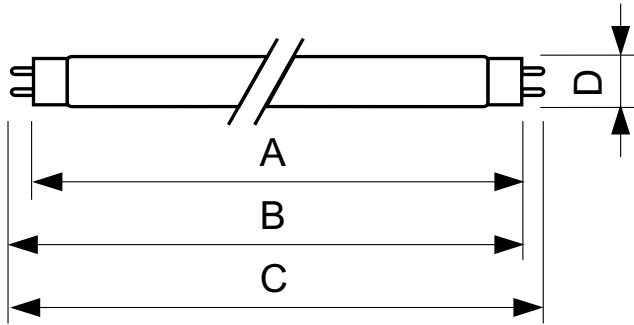

TL-D Standard Colours

TL-D 36W/54-765 1SL/25

TL-D Standard Colors lamps (tube diameter of 26 mm) create atmospheres from warm white to cool daylight. Lamps with moderate efficacy and color rendering.

Warnings and Safety

Product data

General Information		Controls and Dimming	
Cap-Base	G13 [Medium Bi-Pin Fluorescent]	Dimmable	Yes
Life to 50% Failures (Nom)	13,000 hour(s)		
Light Technical		Mechanical and Housing	
Color Code	54-765	Bulb Shape	T8
Luminous Flux	2,500 lm		
Color Designation	Cool Daylight	Approval and Application	
Correlated Color Temperature (Nom)	6200 K	Mercury (Hg) Content (Nom)	5.0 mg
Color rendering index (CRI)	72	Energy Consumption kWh/1000 h	43 kWh
Operating and Electrical		Product Data	
Power Consumption	36.0 W	Order product name	TL-D 36W/54-765 1SL/25
Lamp Current (Nom)	0.440 A	Full product name	TL-D 36W/54-765 1SL/25
Voltage (Nom)	103 V	Full product code	694793919444500
		Order code	928048505453
		Material Nr. (12NC)	928048505453
		Numerator - Quantity Per Pack	1
		Net Weight (Piece)	0.140 kg

TL-D Standard Colours

EAN/UPC - Product/Case	6947939194445
Numerator - Packs per outer box	25
EAN/UPC - Case	6922341996351

Dimensional drawing

Product	D (max)	A (max)	B (max)	B (min)	C (max)
TL-D 36W/54-765 1SL/25	28 mm	1,199.4 mm	1,206.5 mm	1,204.1 mm	1,213.6 mm

Photometric data

Spectral Power Distribution Colour - TL-D 36W/54-765 1SL/25

Lifetime

Life expectancy diagram - 3 hour cycle

Life expectancy diagram - 12 hour cycle

TL-D Standard Colours

Lifetime

Lumen Maintenance Diagram - TL-D 36W/54-765 1SL/25