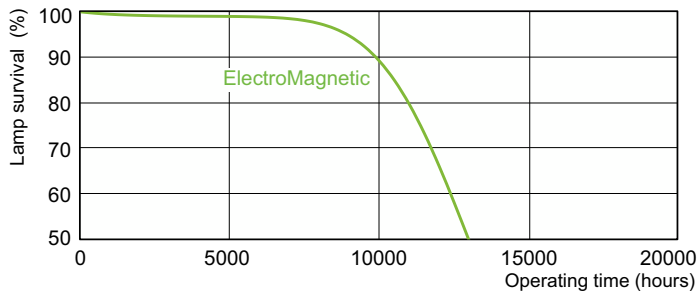

Product data

General Information		Controls and Dimming	
Cap-Base	G13 [Medium Bi-Pin Fluorescent]	Dimmable	Yes
Life to 50% Failures (Nom)	13,000 hour(s)		
Light Technical		Mechanical and Housing	
Color Code	54-765	Bulb Shape	T8
Luminous Flux	2,500 lm		
Color Designation	Cool Daylight	Approval and Application	
Correlated Color Temperature (Nom)	6200 K	Mercury (Hg) Content (Nom)	5.0 mg
Color rendering index (CRI)	72	Energy Consumption kWh/1000 h	43 kWh
Operating and Electrical		Product Data	
Power Consumption	36.0 W	Order product name	TL-D 36W/54-765 1SL/25
Lamp Current (Nom)	0.440 A	Full product name	TL-D 36W/54-765 1SL/25
Voltage (Nom)	103 V	Full product code	694793919444500
		Order code	928048505453
		Material Nr. (12NC)	928048505453
		Numerator - Quantity Per Pack	1
		Net Weight (Piece)	0.140 kg

Photometric data

Spectral Power Distribution Colour - TL-D 36W/54-765 1SL/25

Lifetime

Life expectancy diagram - 3 hour cycle

Life expectancy diagram - 12 hour cycle

TL-D Standard Colours

Lifetime

Lumen Maintenance Diagram - TL-D 36W/54-765 1SL/25