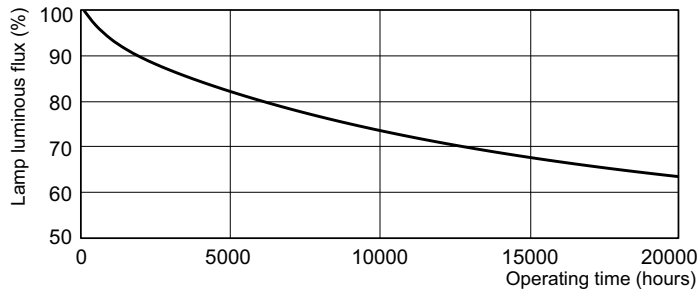

Product data

General Information		Controls and Dimming	
Cap-Base	G13 [Medium Bi-Pin Fluorescent]	Dimmable	Yes
Life to 50% Failures (Nom)	13,000 hour(s)		
Light Technical		Mechanical and Housing	
Color Code	54-765	Bulb Shape	T8
Luminous Flux	2,500 lm		
Color Designation	Cool Daylight	Approval and Application	
Correlated Color Temperature (Nom)	6200 K	Mercury (Hg) Content (Nom)	5.0 mg
Color rendering index (CRI)	72	Energy Consumption kWh/1000 h	43 kWh
Operating and Electrical		Product Data	
Power Consumption	36.0 W	Order product name	TL-D 36W/54-765 1SL/25
Lamp Current (Nom)	0.440 A	Full product name	TL-D 36W/54-765 1SL/25
Voltage (Nom)	103 V	Full product code	694793919444500
		Order code	928048505453
		Material Nr. (12NC)	928048505453
		Numerator - Quantity Per Pack	1
		Net Weight (Piece)	0.140 kg

Photometric data

Spectral Power Distribution Colour - TL-D 36W/54-765 1SL/25

Lifetime

Life expectancy diagram - 3 hour cycle

Life expectancy diagram - 12 hour cycle

TL-D Standard Colours

Lifetime

Lumen Maintenance Diagram - TL-D 36W/54-765 1SL/25