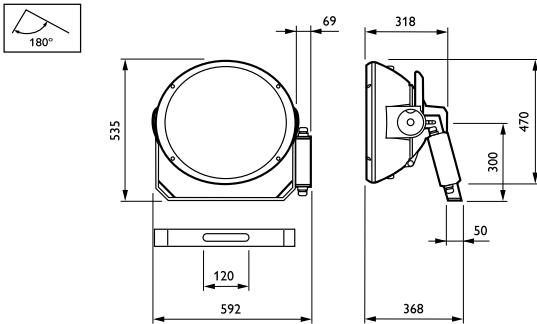

Initial Performance (IEC Compliant)

Init. Corr. Color Temperature	5600 K
-------------------------------	--------

Product Data

Full product code	872790050203900
Order product name	MVF404 MHN-SEH2000W/956 B4 SI
EAN/UPC - Product	8727900502039
Order code	910502218418
Numerator - Quantity Per Pack	1
Numerator - Packs per outer box	1
Material Nr. (12NC)	910502218418
Net Weight (Piece)	14.500 kg

Dimensional drawing

ArenaVision MVF403/MVF404