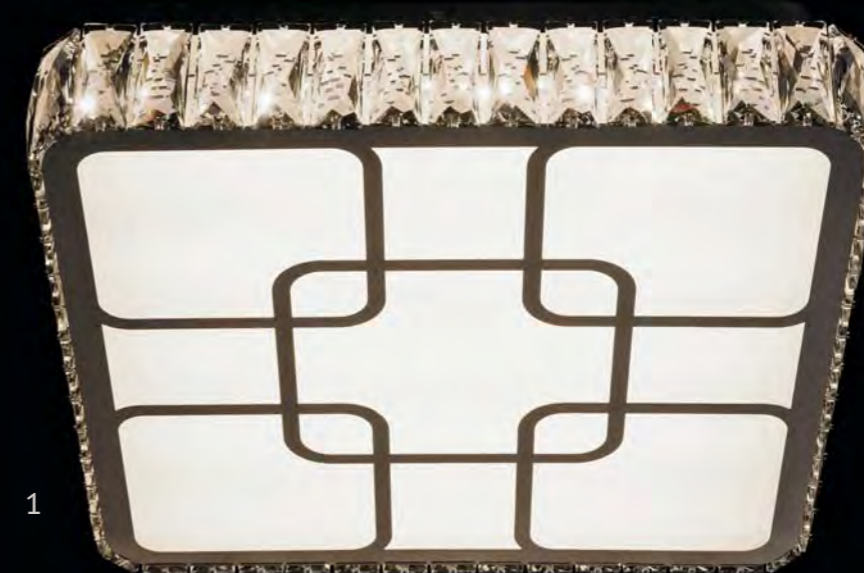

Crystal

1

2

1 437012402

Metal base silver color. Lamp shade - acrylic. Décor - crystal.

10
11
48
48
8,6
30*2W LED brand bulbs included

2 437012602

Metal base silver color. Lamp shade - acrylic. Décor - crystal.

12
48
12
7
40*2W LED brand bulbs included

437012502

Metal base silver color. Lamp shade - acrylic. Décor - crystal.

16
12
61
61
12,4
48*2W LED brand bulbs included