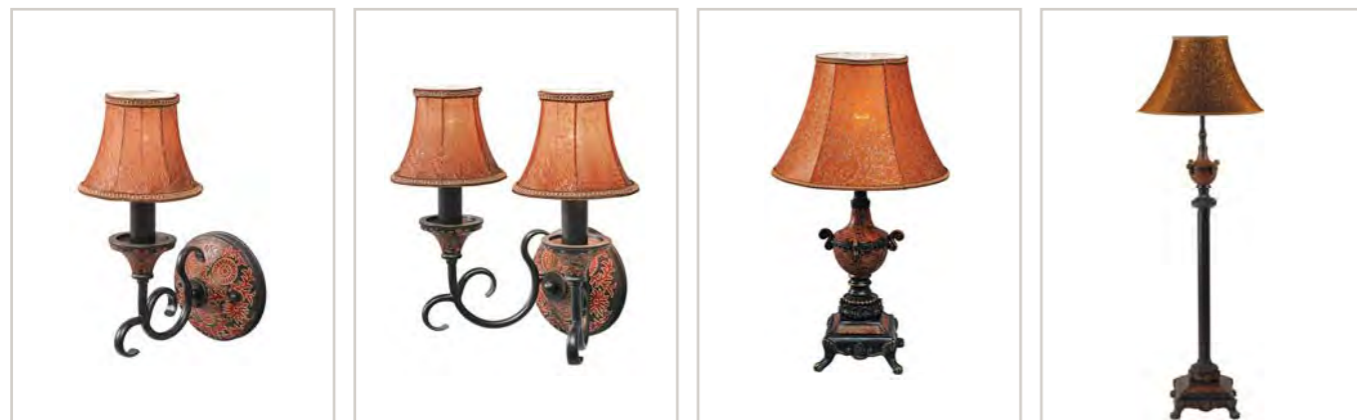

Country

1	254021701	Forged metal base. Lamp shade - textile. Décor - artificial rubber with hand painting.	3	24	35	15	1,8	1*60W E14
2	254012008	Forged metal base. Lamp shades - textile. Décor - artificial rubber with hand painting.	24	82	220	166	13,4	8*60W E14
	254015706	Forged metal base. Lamp shades - textile. Décor - artificial rubber with hand painting.	18	75	150	110	11	6*60W E14