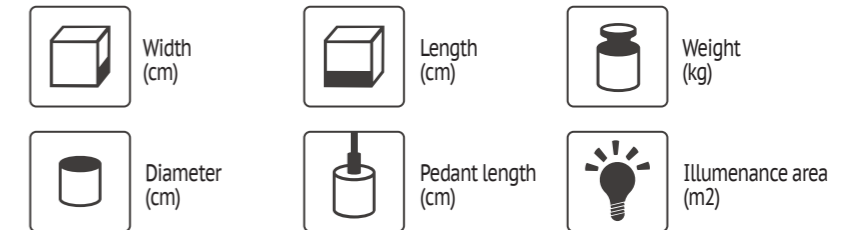

Glossary

Decryption article:

232 01 03 10

Collection number

Type of fixture:
01 – ceiling
02 – wall (bra, spot)
03 – table
04 – floor

The number of fixture in collection

Number of bulbs

5* 60W E27