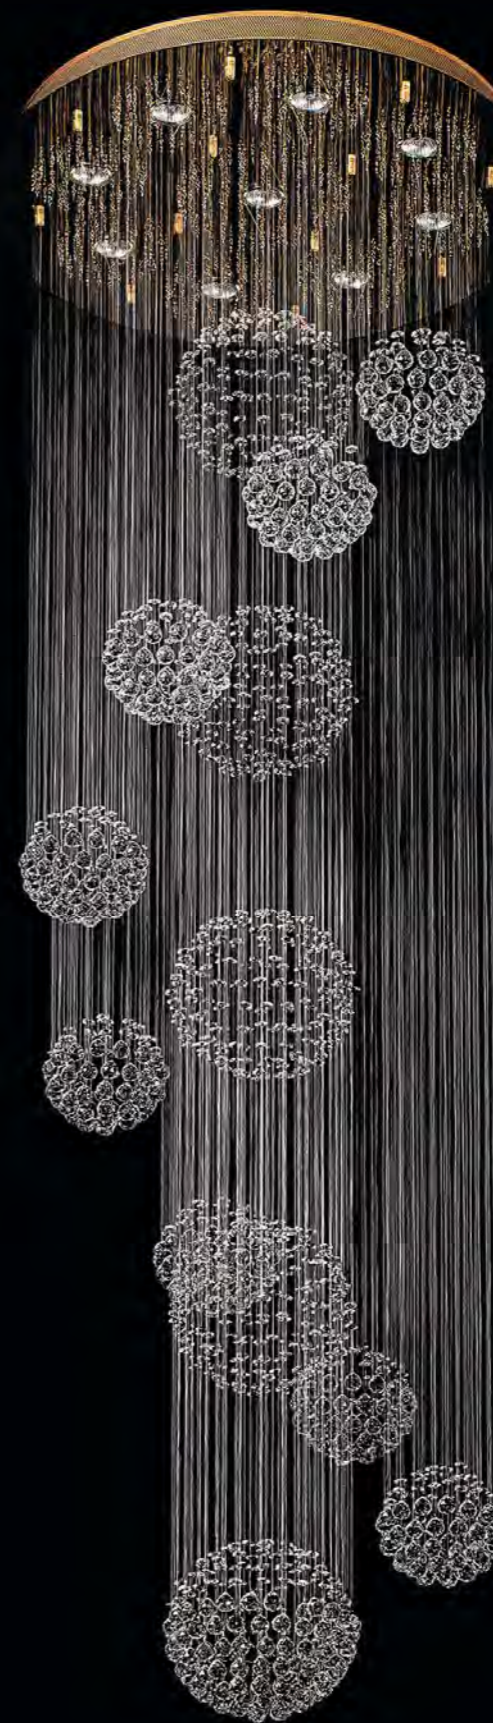

Crystal

244016015

Metal base chrome color. Décor - crystal.

37,5
90
290
26,5
RC
15*50W GU10
brand bulbs included

384012409

Metal base gold color. Décor - crystal.

22,5
66
204
19,9
RC
9*50W GU10
brand bulbs included