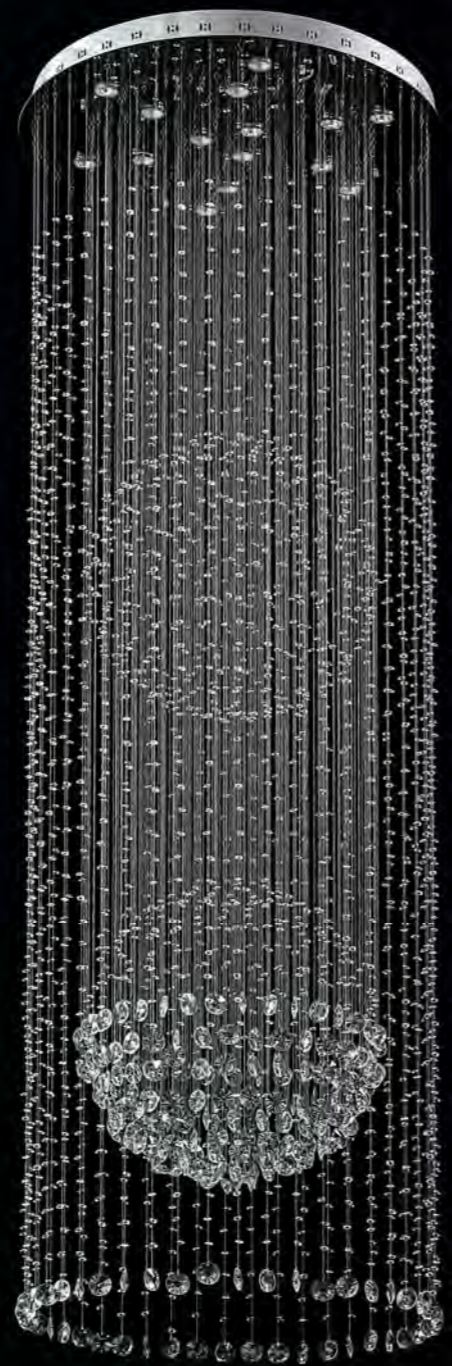

Crystal

244016015

Metal base chrome color. Décor - crystal.

37,5
90
290
26,5
RC
15*50W GU10
brand bulbs included

384012409

Metal base gold color. Décor - crystal.

22,5
66
204
19,9
RC
9*50W GU10
brand bulbs included