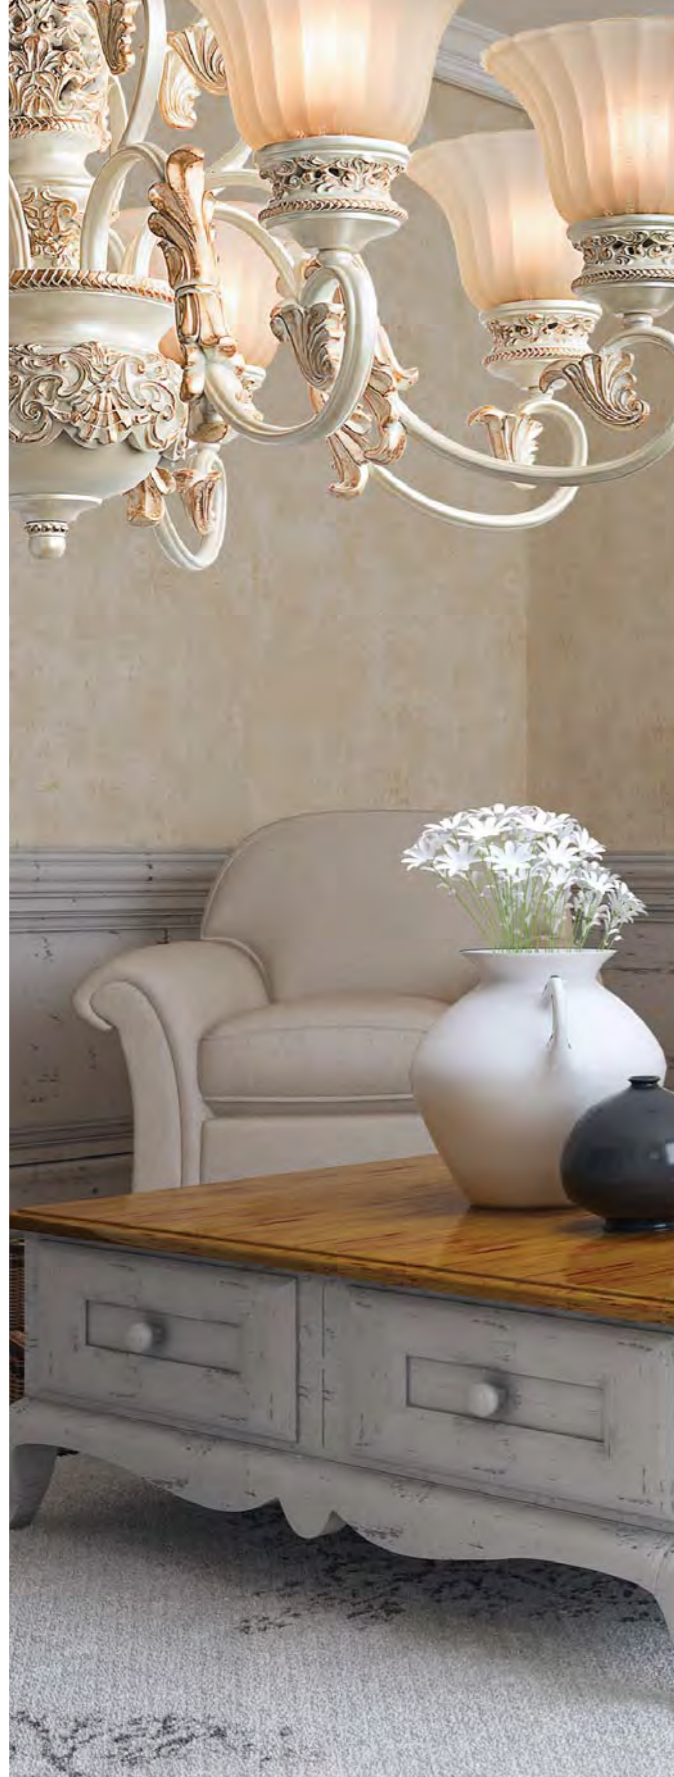

Country

1 621020301

Metal base ivory color with pearlescent coating and decorative gold patina. Lamp shades - matt glass. Décor - artificial rubber.

2 621020402

Metal base ivory color with pearlescent coating and decorative gold patina. Lamp shades - matt glass. Décor - artificial rubber.

1 621010208

Metal base ivory color with pearlescent coating and decorative gold patina. Lamp shades - matt glass. Décor - artificial rubber.

621010106

Metal base ivory color with pearlescent coating and decorative gold patina. Lamp shades - matt glass. Décor - artificial rubber.