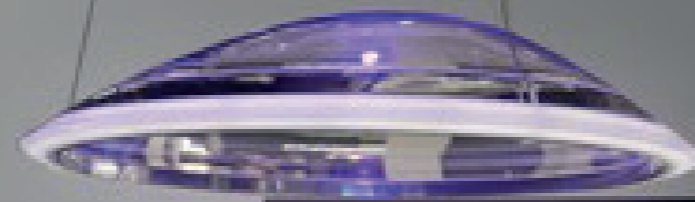

3 AMELUNA_PRODUCT DISPLAY WITH GRAPHIC PANEL

- 1 AMELUNA WHITE
- 1 AMELUNA RGB
- 1 PANEL AMELUNA: Code TBD
  (Dimensions: 200X200 cm)