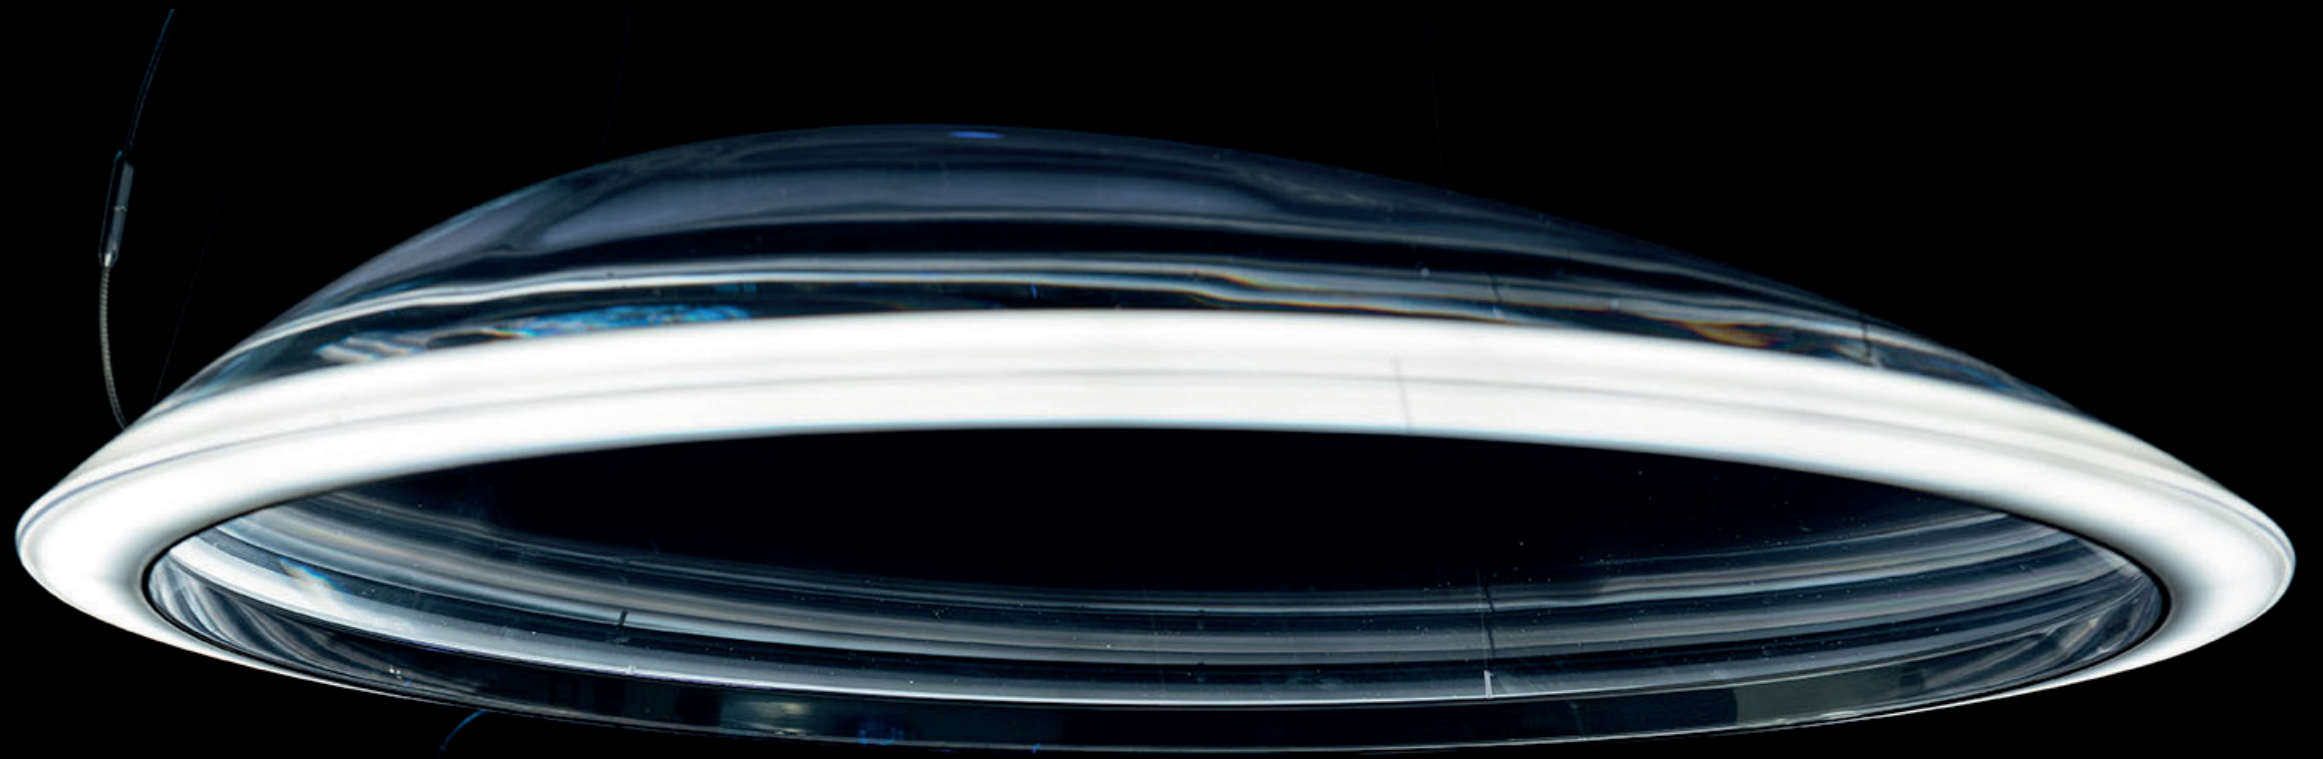

AMELUNA

AMELUNA WHITE